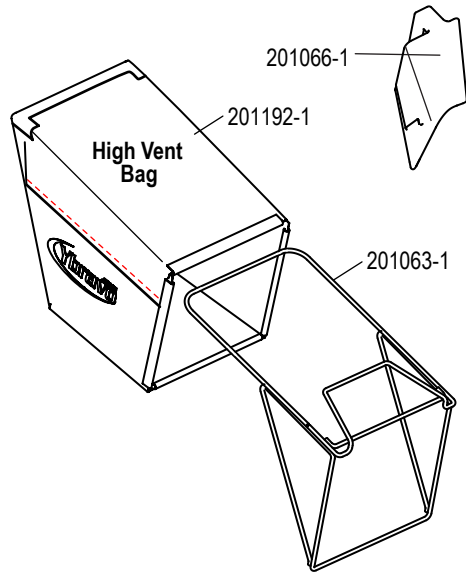

BRAVO 21 ZONE START - MODEL #: 21-610

Kawasaki Engine Model FJ180V AM22

(Available from Kawasaki Engine Dealers)

Kawasaki Governor Spring for 3300 RPM
Kawasaki part #: 39129-2128 (Yellow)

SERVICE TIPS