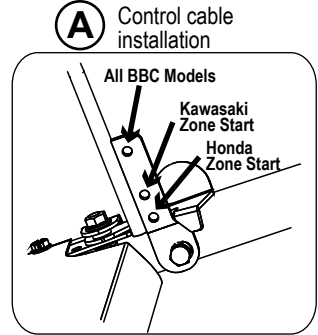

ILLUSTRATED PARTS LIST

BRAVO 21 Mower

Model: 21-610 Zone Start

BRAVO 21 ZONE START - MODEL #: 21-610

PART NO.	DESCRIPTION	Qty
201012-1	Washer, Handle Clamp	4
201013-1	Sleeve, 6x10x24	
201020-1	Spring, Throttle Control	
201022-2	Lower Handle Tube, Black	2
201024-4	Handle Clamp, Silver	4
201189-1	Guide, Starter Rope	
201261-1	Cable, Throttle Control	
201265-1	Spring, Throttle Control	
201404-1	U-handle	
201405-1	Control Panel	
201410-1	Bail, Upper	
201411-1	Bail, Lower	
201413-1	Bushing, 6x10x7	5
201414-1	Throttle Control	
201415-1	Bail Lock	
201416-1	Spring, Bail Lock	
201422-1	Cable, Drive Engagement	
201431-1	Cable, Engine Control, Kawasaki	
201437-1	Decal, Control Panel	
201446-1	Handle Tube, Left, Black	
201447-1	Handle Tube, Right, Black	
900020-1	Carriage Bolt, M6x45	2
900026-1	Screw, Hex - Flange M6x35	
900032-1	Screw, Hex - Flange M6x16	
900033-1	Screw, Hex M6x12	4
900074-1	Screw, Self Tapping #10 x 1/2	4
900077-1	Carriage Bolt, M8x20	4
905000-1	Flange Nut, Locking - M6	5
905002-1	Flange Nut, Locking - M8	4