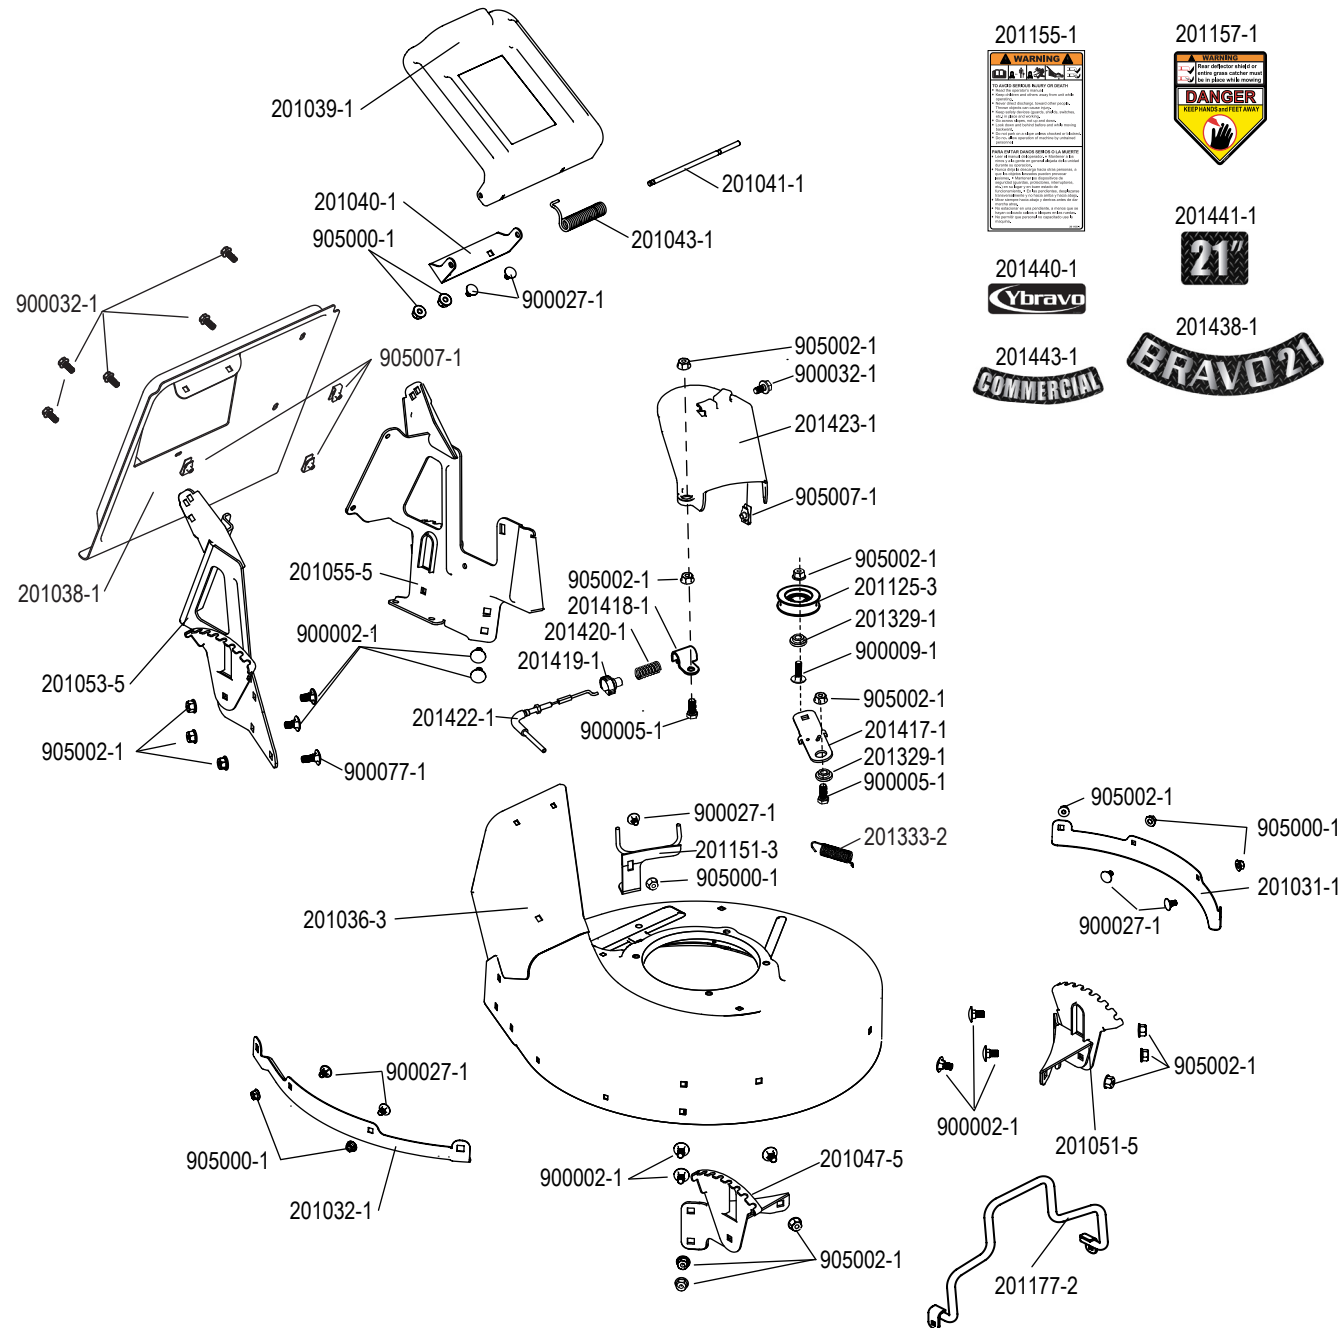

BRAVO 21 ZONE START - MODEL #: 21-610

PART NO.	DESCRIPTION	Qty
201031-1	Wear Strip, Left Side	
201032-1	Wear Strip, Right Side	
201036-3	Mower Deck, Silver	
201038-1	Plate, Catcher	
201039-1	Rear Door, Catcher Plate	
201040-1	Bracket, Rear Door	
201041-1	Shaft, Rear Door	
201043-1	Spring, Rear Door	
201047-5	Bracket, R.F. Assembly, Black 4.5"	
201051-5	Bracket, L.F. Assembly, Black 4.5"	
201053-5	Bracket, R.R. Assembly, Black 4.5"	
201055-5	Bracket, L.R. Assembly, Black 4.5"	
201125-3	Pulley, Belt Tension	
201151-3	Bracket, Belt Guide	
201155-1	Decal, Rear Door	
201157-1	Decal, Finger Warning	
201177-2	Engine Guard, Black	
201329-1	Bushing, Flange 15/22 x 8	2
201333-2	Spring, Belt Tension Arm	
201417-1	Arm, Belt Tension Pulley	
201418-1	Bracket, Drive Cable	
201419-1	Knob, Drive Cable Adjustment	
201420-1	Spring, Drive Cable	
201422-1	Cable, Drive Engagement	
201423-1	Belt Cover, Bravo 21	
201438-1	Deck Decal, "Bravo 21"	
201440-1	Engine Decal, "Ybravo"	
201441-1	Deck Size Decal - 21"	
201443-1	Deck Decal, "Commercial"	
900002-1	Carriage Bolt, M8x16	11
900005-1	Bolt, Hex, M8x20	2
900009-1	Carriage Bolt, M8x25	
900027-1	Carriage Bolt, M6x12	7
900032-1	Screw, Hex - Flange M6x16	6
900077-1	Carriage Bolt, M8x20	
905000-1	Flange Nut, Locking - M6	7
905002-1	Flange Nut, Locking - M8	15
905007-1	Clip Nut, M6	6