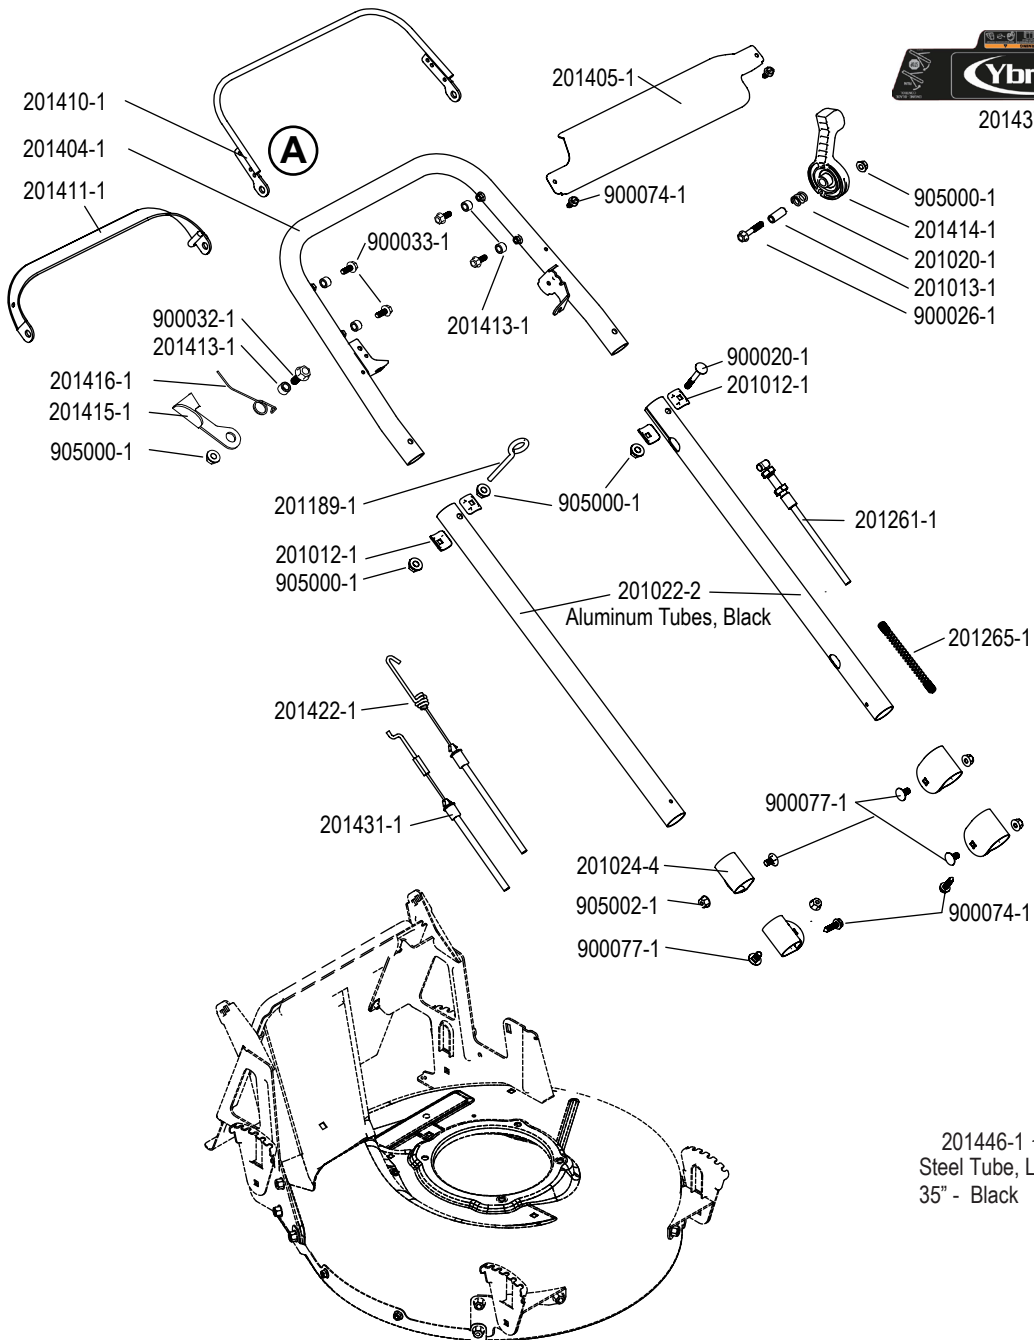

ILLUSTRATED PARTS LIST

BRAVO 21 Mower

Model: 21-610 Zone Start

BRAVO 21 ZONE START - MODEL #: 21-610

PART NO.	DESCRIPTION	Qty
201012-1	Washer, Handle Clamp	4
201013-1	Sleeve, 6x10x24	
201020-1	Spring, Throttle Control	
201022-2	Lower Handle Tube, Black	2
201024-4	Handle Clamp, Silver	4
201189-1	Guide, Starter Rope	
201261-1	Cable, Throttle Control	
201265-1	Spring, Throttle Control	
201404-1	U-handle	
201405-1	Control Panel	
201410-1	Bail, Upper	
201411-1	Bail, Lower	
201413-1	Bushing, 6x10x7	5
201414-1	Throttle Control	
201415-1	Bail Lock	
201416-1	Spring, Bail Lock	
201422-1	Cable, Drive Engagement	
201431-1	Cable, Engine Control, Kawasaki	
201437-1	Decal, Control Panel	
201446-1	Handle Tube, Left, Black	
201447-1	Handle Tube, Right, Black	
900020-1	Carriage Bolt, M6x45	2
900026-1	Screw, Hex - Flange M6x35	
900032-1	Screw, Hex - Flange M6x16	
900033-1	Screw, Hex M6x12	4
900074-1	Screw, Self Tapping #10 x 1/2	4
900077-1	Carriage Bolt, M8x20	4
905000-1	Flange Nut, Locking - M6	5
905002-1	Flange Nut, Locking - M8	4