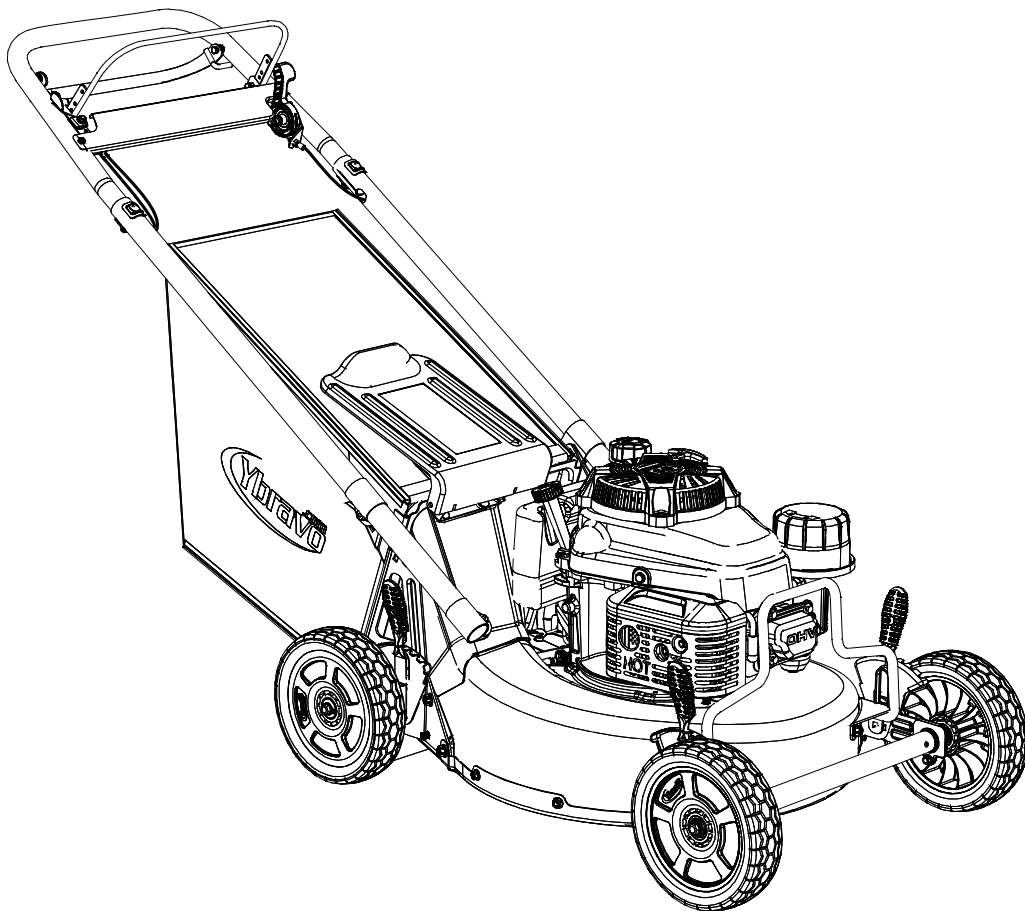

ILLUSTRATED PARTS LIST

BRAVO 21 Mower

Model: 21-610 Zone Start

BRAVO 21 ZONE START - MODEL #: 21-610

PART NO.	DESCRIPTION	Qty
201012-1	Washer, Handle Clamp	4
201013-1	Sleeve, 6x10x24	
201020-1	Spring, Throttle Control	
201022-2	Lower Handle Tube, Black	2
201024-4	Handle Clamp, Silver	4
201189-1	Guide, Starter Rope	
201261-1	Cable, Throttle Control	
201265-1	Spring, Throttle Control	
201404-1	U-handle	
201405-1	Control Panel	
201410-1	Bail, Upper	
201411-1	Bail, Lower	
201413-1	Bushing, 6x10x7	5
201414-1	Throttle Control	
201415-1	Bail Lock	
201416-1	Spring, Bail Lock	
201422-1	Cable, Drive Engagement	
201431-1	Cable, Engine Control, Kawasaki	
201437-1	Decal, Control Panel	
201446-1	Handle Tube, Left, Black	
201447-1	Handle Tube, Right, Black	
900020-1	Carriage Bolt, M6x45	2
900026-1	Screw, Hex - Flange M6x35	
900032-1	Screw, Hex - Flange M6x16	
900033-1	Screw, Hex M6x12	4
900074-1	Screw, Self Tapping #10 x 1/2	4
900077-1	Carriage Bolt, M8x20	4
905000-1	Flange Nut, Locking - M6	5
905002-1	Flange Nut, Locking - M8	4