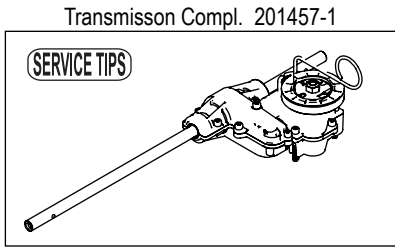

BRAVO 21 ZONE START - MODEL #: 21-610

Kawasaki Engine Model FJ180V AM22

(Available from Kawasaki Engine Dealers)

Kawasaki Governor Spring for 3300 RPM
Kawasaki part #: 39129-2128 (Yellow)

SERVICE TIPS

201245-1
Use with white - 83 mm
transmission pulley

BRAVO 21 ZONE START - MODEL #: 21-610

PART NO.	DESCRIPTION	Qty
201033-1	Chain Housing, Lower	
201034-1	Chain Housing, Upper	
201086-1	Gearbox Housing, Lower	
201087-2	Gearbox Housing, Upper	
201089-1	Shaft, 10x75	
201091-1	Washer, 10x16x1	3
201092-1	Gear, Z=22	
201093-1	Spring, Ratchet	4
201098-1	Shift Lock	
201099-2	Worm Gear and Shaft	
201100-1	Chain Gear Z=11	
201102-1	Worm, Input Shaft	
201103-1	Chain Tensioner	
201104-1	Shift Fork	
201106-2	Shift Lever	
201111-1	Bushing, Input Shaft	
201116-1	Bushing, Shift Fork	
201117-2	Chain Gear Z=22	
201118-1	O-ring, Plastic	
201124-2	Drive Shaft, Short	
201127-2	Drive Shaft, Long	
201130-1	Gear, Freewheel	2
201134-1	Pawl	4
201141-1	Chain, Duplex 25H - 42DL	
201169-1	Retaining Ring, Plastic	2
201230-1	Washer, Chain Gear	
201244-1	Pulley compl, White - 83 mm	
201455-1	Gear, Z=18	
201456-1	Gear, Z=24	
201457-1	Transmission Complete	
900014-1	Screw, Allen M6x12	8
900015-1	Screw, Allen M6x30	1
900016-1	Screw, Allen M6x45	3
905008-1	Hex Nut, M10	
910001-1	Spring Pin, 4x16	
910004-1	Spring Pin, 5X20	2
910006-1	Pin, Solid 4x18	2
910014-1	Retaining Ring, 36X1.5	
920003-7	Ball Bearing, 6000 2RS	4
920011-1	Needle Bearing, BK1010	2
920019-7	Ball Bearing, 6002 2RS SST	4
925117-1	O-Ring, 1/2" x 3/16"	
925123-1	O-Ring, 7/8" x 3/32"	
930001-1	Oil Seal, 10X18X4	
930002-1	Oil Seal, 15X24X5	3