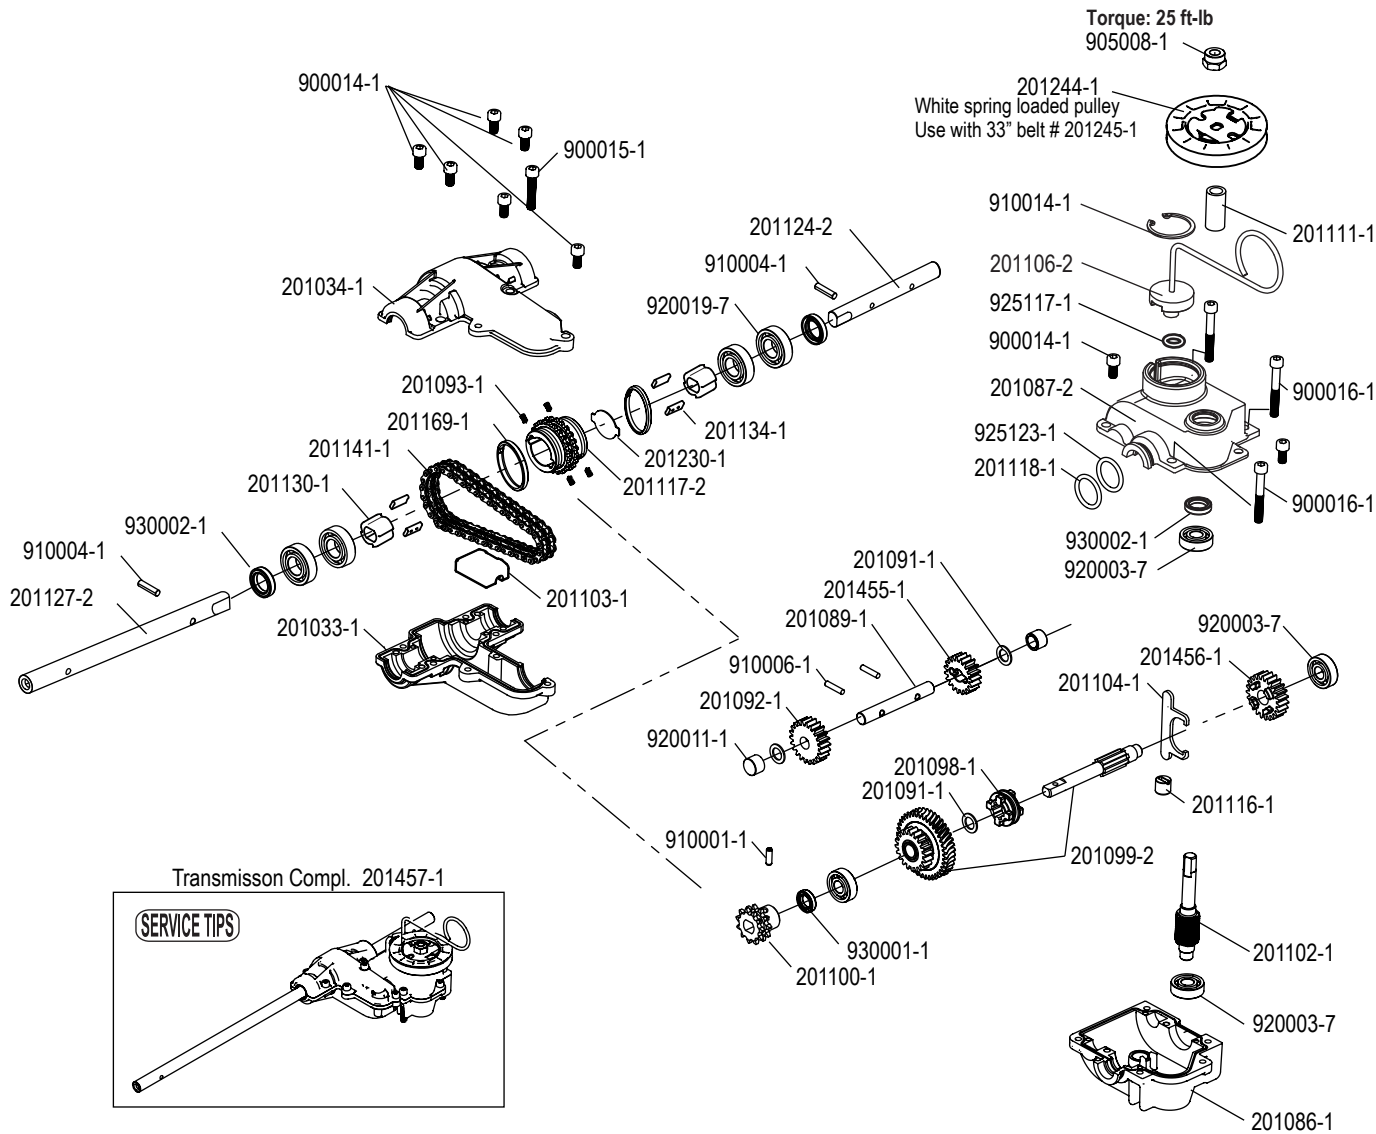

BRAVO 21 ZONE START - MODEL #: 21-610

PART NO.	DESCRIPTION	Qty
201033-1	Chain Housing, Lower	
201034-1	Chain Housing, Upper	
201086-1	Gearbox Housing, Lower	
201087-2	Gearbox Housing, Upper	
201089-1	Shaft, 10x75	
201091-1	Washer, 10x16x1	3
201092-1	Gear, Z=22	
201093-1	Spring, Ratchet	4
201098-1	Shift Lock	
201099-2	Worm Gear and Shaft	
201100-1	Chain Gear Z=11	
201102-1	Worm, Input Shaft	
201103-1	Chain Tensioner	
201104-1	Shift Fork	
201106-2	Shift Lever	
201111-1	Bushing, Input Shaft	
201116-1	Bushing, Shift Fork	
201117-2	Chain Gear Z=22	
201118-1	O-ring, Plastic	
201124-2	Drive Shaft, Short	
201127-2	Drive Shaft, Long	
201130-1	Gear, Freewheel	2
201134-1	Pawl	4
201141-1	Chain, Duplex 25H - 42DL	
201169-1	Retaining Ring, Plastic	2
201230-1	Washer, Chain Gear	
201244-1	Pulley compl, White - 83 mm	
201455-1	Gear, Z=18	
201456-1	Gear, Z=24	
201457-1	Transmission Complete	
900014-1	Screw, Allen M6x12	8
900015-1	Screw, Allen M6x30	1
900016-1	Screw, Allen M6x45	3
905008-1	Hex Nut, M10	
910001-1	Spring Pin, 4x16	
910004-1	Spring Pin, 5X20	2
910006-1	Pin, Solid 4x18	2
910014-1	Retaining Ring, 36X1.5	
920003-7	Ball Bearing, 6000 2RS	4
920011-1	Needle Bearing, BK1010	2
920019-7	Ball Bearing, 6002 2RS SST	4
925117-1	O-Ring, 1/2" x 3/16"	
925123-1	O-Ring, 7/8" x 3/32"	
930001-1	Oil Seal, 10X18X4	
930002-1	Oil Seal, 15X24X5	3