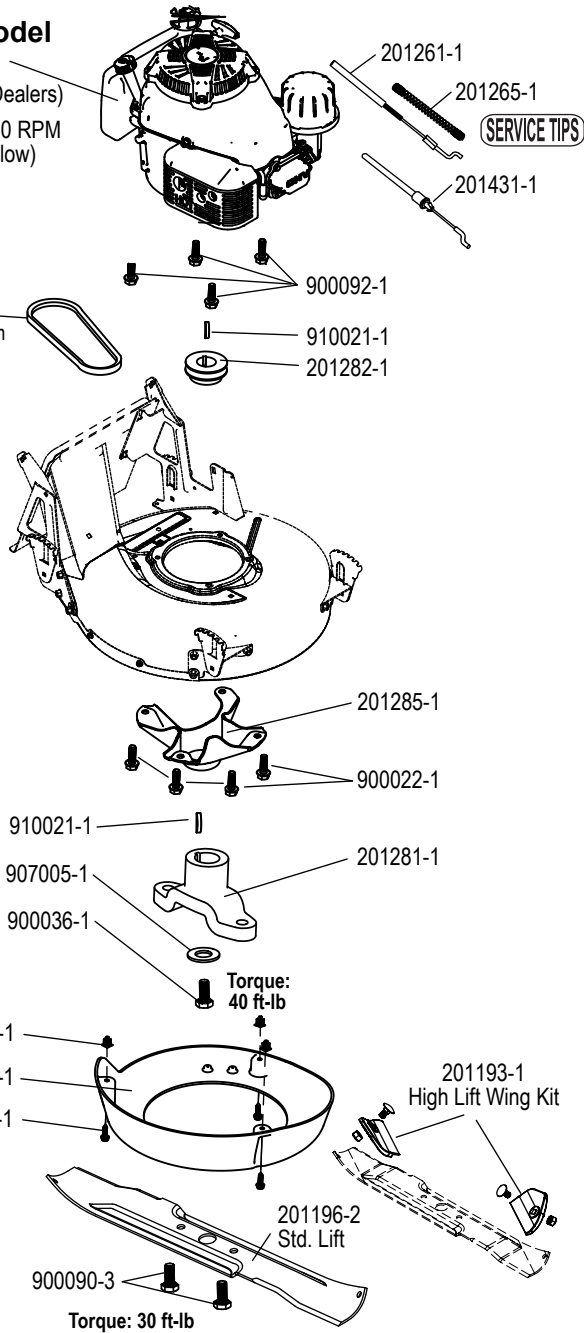

201245-1
Use with white - 83 mm
transmission pulley